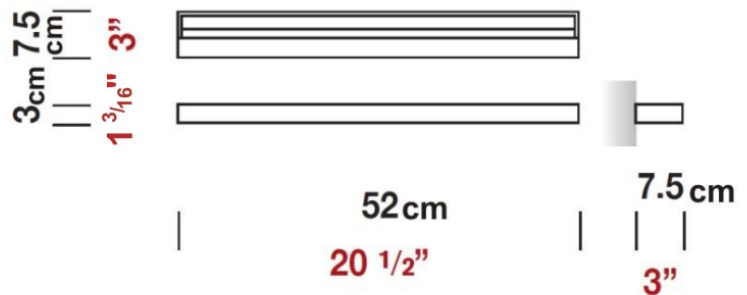

PHYSICAL

Length (mm): 520
Length (in): 20 1/2
Width (mm): 30
Width (in): 1 3/16
Height (mm): 75
Height (in): 2 15/16
Extension (mm): 75
Extension (in): 2 15/16
Light Distribution: Direct
Weight (kg): 2.04
Weight (lbs): 4.5
Diffuser: Extruded poly-carbonate with opal finish
Fixture Material: Metal

ZEROLED SURFACE

D83313

PROJECT
TYPE
NOTES
QUANTITY
DATE

GENERAL

Series: Zeroled
 Brand: Panzeri
 Division: Design
 Mounting Type: Surface
 Mounting Location: Wall
 Subcategory: Flush Mount

PHYSICAL

Length (mm): 520
 Length (in): 20 1/2
 Width (mm): 30
 Width (in): 1 3/16
 Height (mm): 75
 Height (in): 2 15/16
 Extension (mm): 75
 Extension (in): 2 15/16
 Light Distribution: Direct
 Weight (kg): 2.04
 Weight (lbs): 4.5
 Diffuser: Extruded poly-carbonate with opal finish
 Fixture Material: Metal

D83314

PROJECT	
TYPE	
NOTES	
QUANTITY	
DATE	

GENERAL

Series: Zeroled
 Brand: Panzeri
 Division: Design
 Mounting Type: Surface
 Mounting Location: Wall
 Subcategory: Ambient

PHYSICAL

Shape: Rectangle
 Length (mm): 520
 Length (in): 20 1/2
 Width (mm): 30
 Width (in): 1 3/16
 Height (mm): 75
 Height (in): 2 15/16
 Extension (mm): 75
 Extension (in): 2 15/16
 Light Distribution: Direct
 Diffuser: Extruded poly-carbonate with opal finish
 Fixture Finish: Chrome
 Holder Finish: Chrome
 Fixture Material: Metal

Depth (mm): 75 _____

Height (in): 1 ³/₁₆ _____Depth (in): 2 ¹⁵/₁₆ _____

Extension (mm): 75 _____

Extension (in): 2 ¹⁵/₁₆ _____

Light Distribution: Direct / Indirect _____

Weight (kg): 2.40 _____

Weight (lbs): 5.29 _____