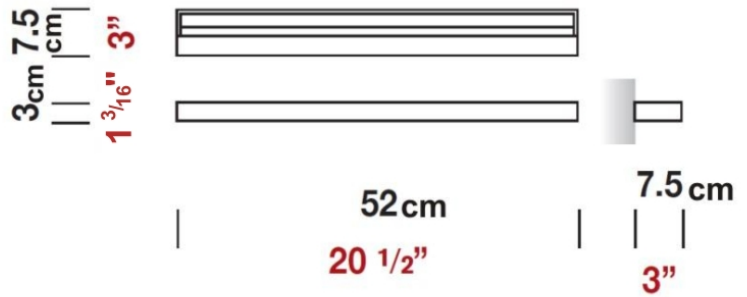

ZEROLED SURFACE

D83313

PROJECT
TYPE
NOTES
QUANTITY
DATE

GENERAL

Series: Zeroled
Brand: Panzeri
Division: Design
Mounting Type: Surface
Mounting Location: Wall
Subcategory: Flush Mount

PHYSICAL

Length (mm): 520
Length (in): 20 1/2
Width (mm): 30
Width (in): 1 3/16
Height (mm): 75
Height (in): 2 15/16
Extension (mm): 75
Extension (in): 2 15/16
Light Distribution: Direct
Weight (kg): 2.04
Weight (lbs): 4.5
Diffuser: Extruded poly-carbonate with opal finish
Fixture Material: Metal

ELECTRICAL

Input Wattage Range: 10 - 19 W
Lamp Type: LED
Input Wattage (W): 11
Total Output Wattage (W): 8.5
Driver Included: No
Driver Type: Integral LED driver, 24Vdc (Dimming and 277V options available with remote driver sold separately)
Input Voltage (V): 120
Constant Voltage (V): 24

LED

Color Temperature (°K): 3000
Nominal Lumen (lm): 960
CRI: >80 CRI

OPTICAL

Reflector: Specular aluminum

RATINGS AND CERTIFICATIONS

Certified By: CSA Certified to UL and CSA Standards
IP rating: IP20