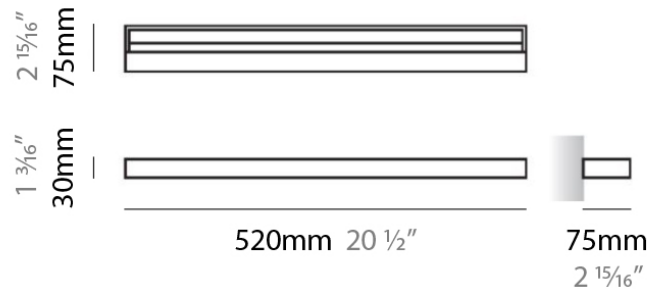

ZEROLED SURFACE

D83314

PROJECT	
TYPE	
NOTES	
QUANTITY	
DATE	

GENERAL

Series: Zeroled
Brand: Panzeri
Division: Design
Mounting Type: Surface
Mounting Location: Wall
Subcategory: Ambient

PHYSICAL

Shape: Rectangle
Length (mm): 520
Length (in): 20 1/2
Width (mm): 30
Width (in): 1 3/16
Height (mm): 75
Height (in): 2 15/16
Extension (mm): 75
Extension (in): 2 15/16
Light Distribution: Direct
Diffuser: Extruded poly-carbonate with opal finish
Fixture Finish: Chrome
Holder Finish: Chrome
Fixture Material: Metal

ELECTRICAL

Input Wattage Range: 10 - 19 W
Lamp Type: LED
Input Wattage (W): 11
Total Output Wattage (W): 8.5
Dimming: 0-10V Dimming / Phase Dimming (120Vac Only)
Driver Included: Yes
Driver Location: Integrated
Driver Type: Constant Voltage - Universal
Driver Class: Class 2
Input Voltage (V): 120 - 277
Output Voltage (V): 24
Upon Request: (Not included: see components) Remote: 0-10Vdc dimming / Phase dimming @120Vac only / (Included) In

LED

Color Temperature (°K): 3000
Max. Delivered Lumen (lm): 700lm
Nominal Lumen (lm): 960lm
CRI: >80 CRI
Efficiency (%): 65.1%
Lamp Life (hrs): 50000

OPTICAL

RATINGS AND CERTIFICATIONS

Certified By: CSA Certified to UL and CSA Standards
IP rating: IP20