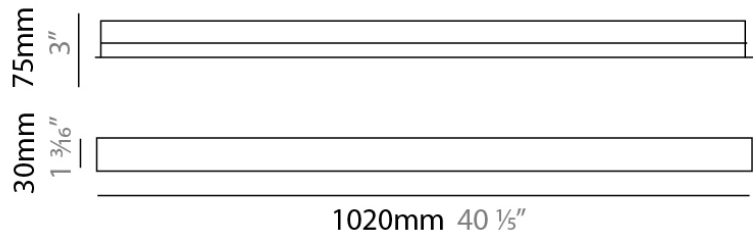

ZEROLED SURFACE

D83316R9-WHI

GENERAL

Series: Zeroled _____

Brand: Panzeri _____

Division: Design _____

Mounting Type: Surface _____

Mounting Location: Wall _____

Subcategory: Up/Down Light _____

PHYSICAL

Shape: Rectangle _____

Length (mm): 1020 _____

Length (in): 40 ³/₁₆ _____

Width (mm): 75 _____

Width (in): 2 ¹⁵/₁₆ _____

Height (mm): 30 _____

Depth (mm): 75 _____

Height (in): 1 ³/₁₆ _____

Depth (in): 2 ¹⁵/₁₆ _____

Extension (mm): 75 _____

Extension (in): 2 ¹⁵/₁₆ _____

Light Distribution: Direct / Indirect _____

Weight (kg): 2.40 _____

Weight (lbs): 5.29 _____

Diffuser: Extruded polycarbonate - opal _____

Fixture Material: Metal _____

ELECTRICAL

Lamp Type: LED _____

Input Wattage (W): 20 _____

Total Output Wattage (W): 17 _____

Dimming: Non-Dimmable _____

Driver Included: Yes _____

Driver Location: Integrated _____

Driver Type: Constant Voltage - Universal _____

Driver Class: Class 2 _____

Input Voltage (V): 120 - 277 _____

Output Voltage (V): 24 _____

Constant Voltage (V): 24 _____

LED

Color Temperature (°K): 3000 _____

Max. Delivered Lumen (lm): 1227 _____

Nominal Lumen (lm): 1980 _____

CRI: >90 CRI _____

Efficiency (%): 65.1 _____

Lamp Life (hrs): 50000 _____

OPTICAL

Reflector°: Specular aluminum _____

RATINGS AND CERTIFICATIONS

Certified By: CSA Certified to UL and CSA Standards _____

IP rating: IP20 _____